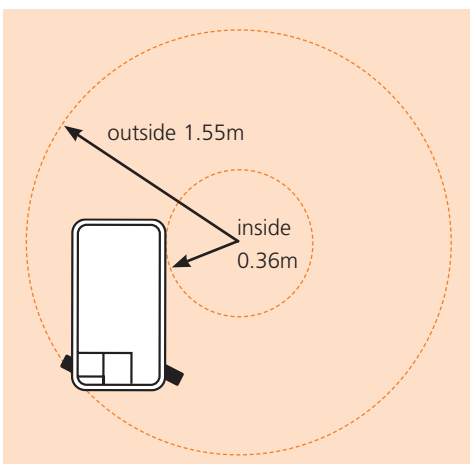

SELF-PROPELLED TELESCOPIC MAST LIFT

TM12

DIMENSIONS	TM12
Max. working height	5.6m
Max. platform height (A)	3.6m
Platform size (stowed)	0.74m x 0.96m
Platform size (extended) (E)	0.74m x 1.46m
Extension deck length	0.5m
Overall width (B)	0.76m
Overall length (D)	1.34m
Stowed height (C)	1.62m
Ground clearance	76mm

PERFORMANCE	
Platform capacity (SWL)	227kg
Max. drive height	3.6m
Max. wind speed	12.5m/s
Max. drive speed (stowed)	3.2km/h
Max. drive speed (elevated)	0.43km/h
Raise/lower time	16/19 sec
Gradeability	25%
Max. operating slope (side to side)	1.5°
Max. operating slope (front to back)	2°
Inside turning radius	0.36m
Outside turning radius	1.55m
Tyres	279mm non-marking rubber
Parking brake	2 wheel, spring-applied, hydraulically-released with manual overdrive
Drive system	dual front hydraulic motors
Controls	proportional

POWER	
Power source	24V 4hp DC electric motor 4-220 Ah batteries
Battery charger	18 amp

WEIGHT	
Weight	830kg

TURNING RADIUS

STANDARD FEATURES

- Roll-out deck extension
- Hydraulically powered descent
- Proportional controls
- Saloon-door style entry gates
- Descent and tilt alarms
- Emergency lowering at chassis controls
- Non-marking rubber tyres
- Crane lift points
- Horn
- 2 persons indoor
- 1 person outdoor
- Selectable motion alarm
- Integrated battery charger 90V-240V 25A
- Hour meter & on-board diagnostics display
- 2 year parts & labour, 5 year structural warranty
- CE approved

OPTIONS

- Special paint colours
- Environmental hydraulic oil
- 2° side to side operating slope upgrade (machine weight 910kg)

snorkel

Vigo Centre, Birtley Road,
Washington, Tyne & Wear,
NE38 9DA, U.K.

t: +44 (0) 845 1550 057
e: sales.emea@snorkellifts.com

www.snorkellifts.com