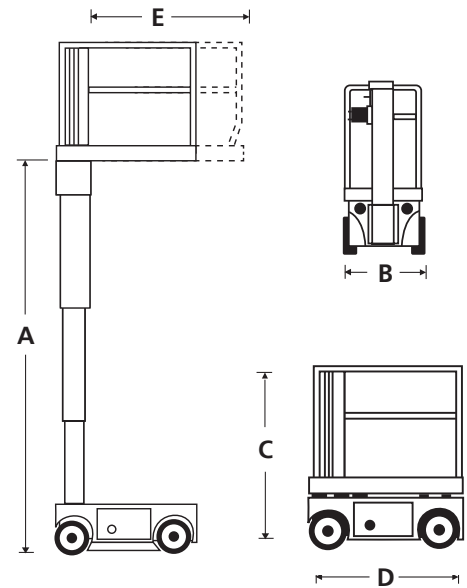

TM12

SELF-PROPELLED TELESCOPIC MAST LIFT

- Industry-leading self-propelled telescopic mast lift
- Versatile, robust and simple to use
- Drives through a standard doorway
- 0.5m roll-out extension deck
- Ideal for many applications – from construction to stockpicking!

 **snorkel**[™]
www.snorkellifts.com

SELF-PROPELLED TELESCOPIC MAST LIFT

TM12

DIMENSIONS	TM12
Max. working height	5.6m
Max. platform height (A)	3.6m
Platform size (stowed)	0.74m x 0.96m
Platform size (extended) (E)	0.74m x 1.46m
Extension deck length	0.5m
Overall width (B)	0.76m
Overall length (D)	1.34m
Stowed height (C)	1.62m
Ground clearance	76mm

PERFORMANCE	
Platform capacity (SWL)	227kg
Max. drive height	3.6m
Max. wind speed	12.5m/s
Max. drive speed (stowed)	3.2km/h
Max. drive speed (elevated)	0.43km/h
Raise/lower time	16/19 sec
Gradeability	25%
Max. operating slope (side to side)	1.5°
Max. operating slope (front to back)	2°
Inside turning radius	0.36m
Outside turning radius	1.55m
Tyres	279mm non-marking rubber
Parking brake	2 wheel, spring-applied, hydraulically-released with manual overdrive
Drive system	dual front hydraulic motors
Controls	proportional

POWER	
Power source	24V 4hp DC electric motor 4-220 Ah batteries
Battery charger	18 amp

WEIGHT	
Weight	830kg

TURNING RADIUS

STANDARD FEATURES

- Roll-out deck extension
- Hydraulically powered descent
- Proportional controls
- Saloon-door style entry gates
- Descent and tilt alarms
- Emergency lowering at chassis controls
- Non-marking rubber tyres
- Crane lift points
- Horn
- 2 persons indoor
- 1 person outdoor
- Selectable motion alarm
- Integrated battery charger 90V-240V 25A
- Hour meter & on-board diagnostics display
- 2 year parts & labour, 5 year structural warranty
- CE approved