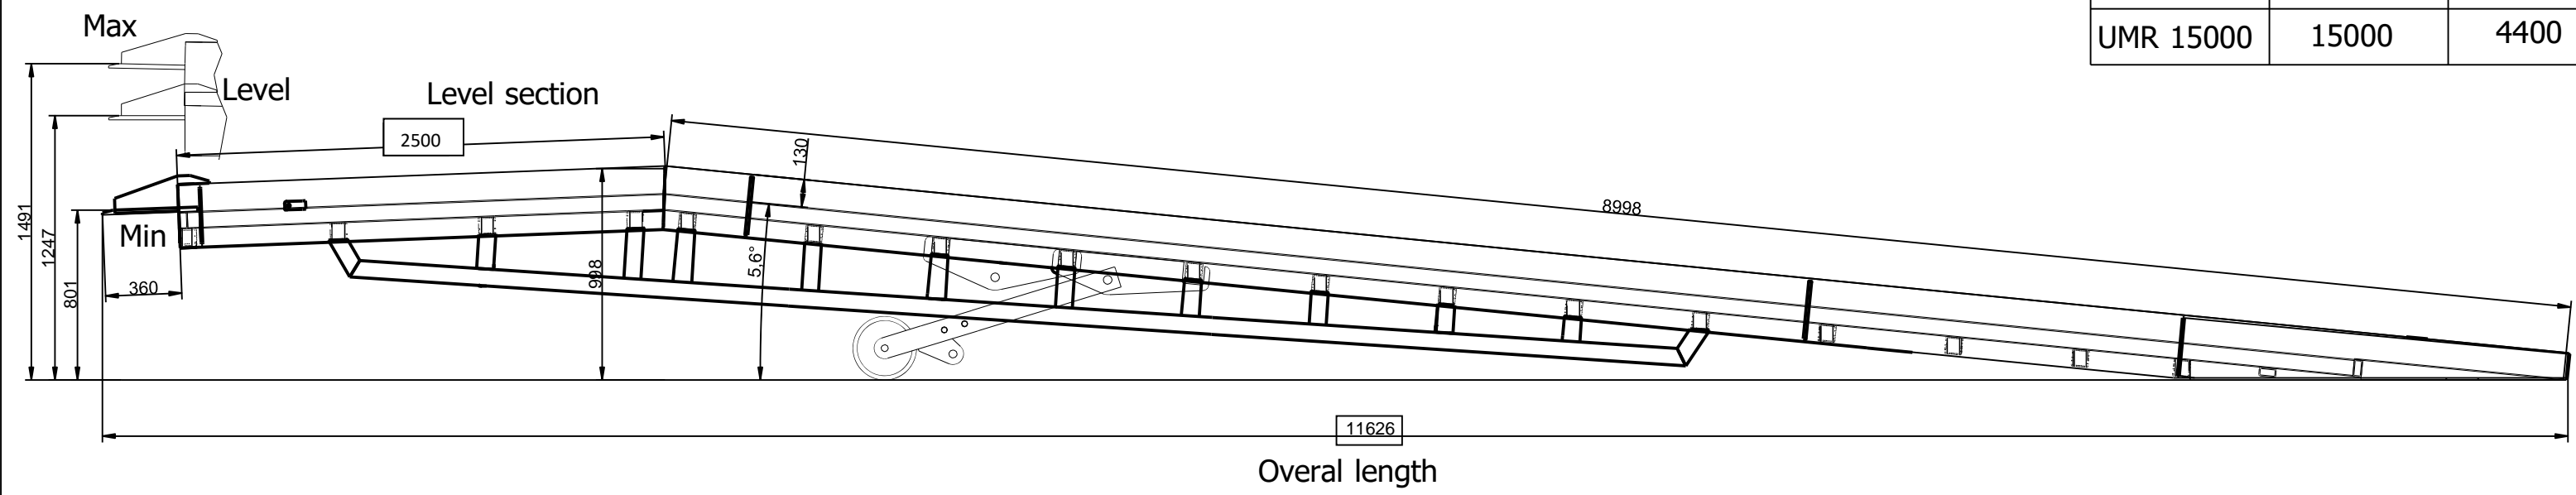

Model	Loading Capacity, kg	Weight, kg
UMR 6000	6000	3500
UMR 10000	10000	3900
UMR 12000	12000	4150
UMR 15000	15000	4400

Designed by	Checked by	Approved by	Date	Date	2018-01-02
Company name : UAB "UGB"			UMR serie ramps		
			Edition	Sheet	
				1 / 1	