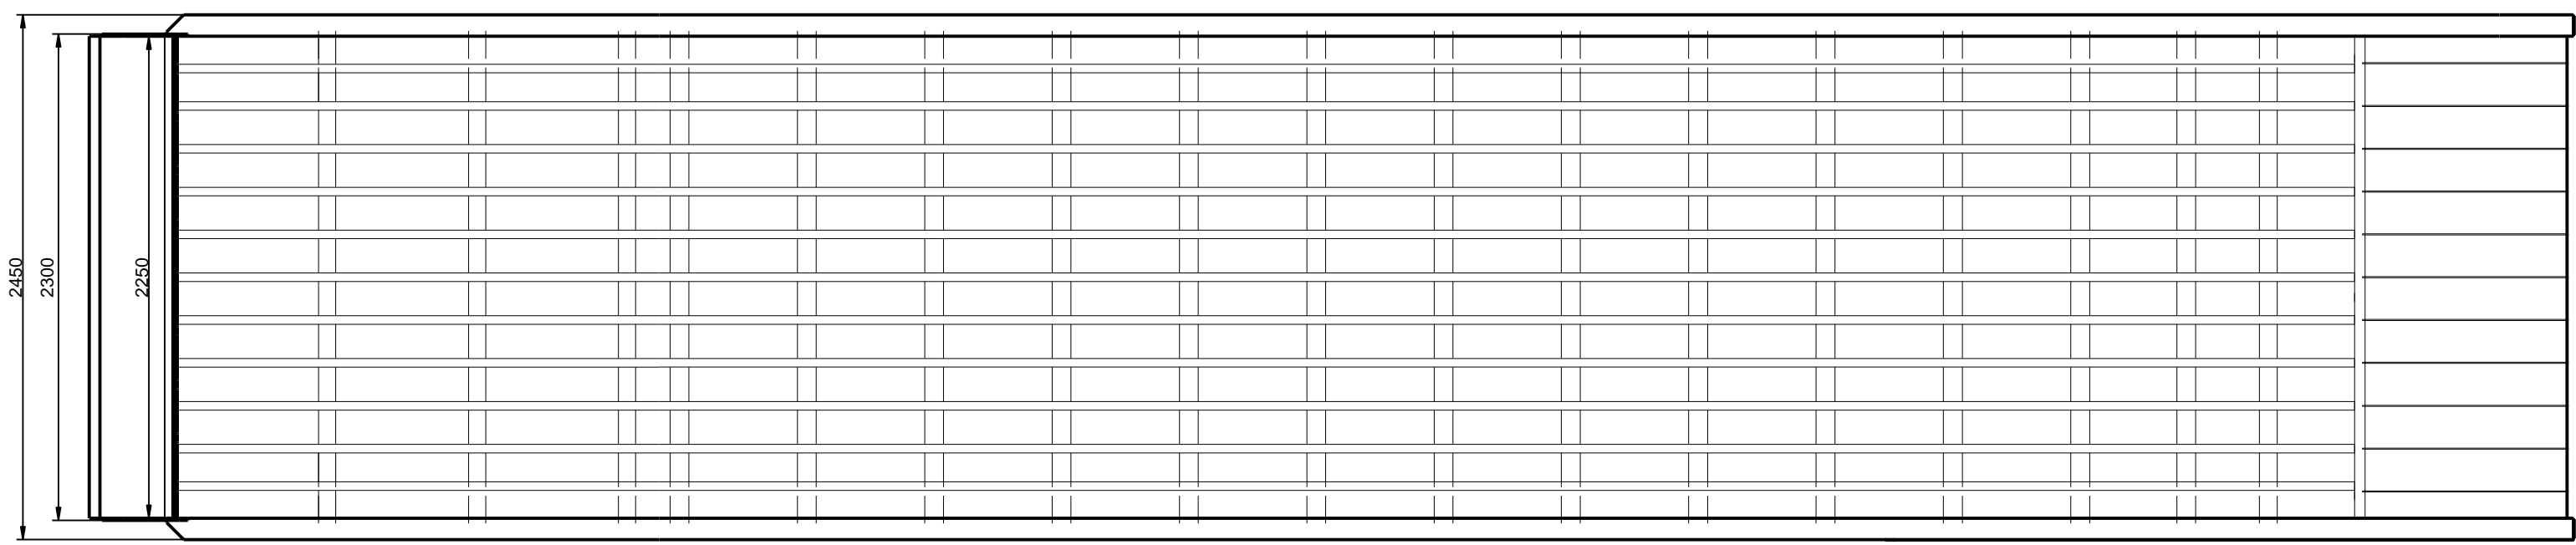

Model	Loading Capacity, kg	Weight, kg
UMR 6000	6000	3500
UMR 10000	10000	3900
UMR 12000	12000	4150
UMR 15000	15000	4400

Designed by	Checked by	Approved by	Date	Date	2018-01-02
Company name : UAB "UGB"			UMR serie ramps		
			Edition	Sheet	
				1 / 1	